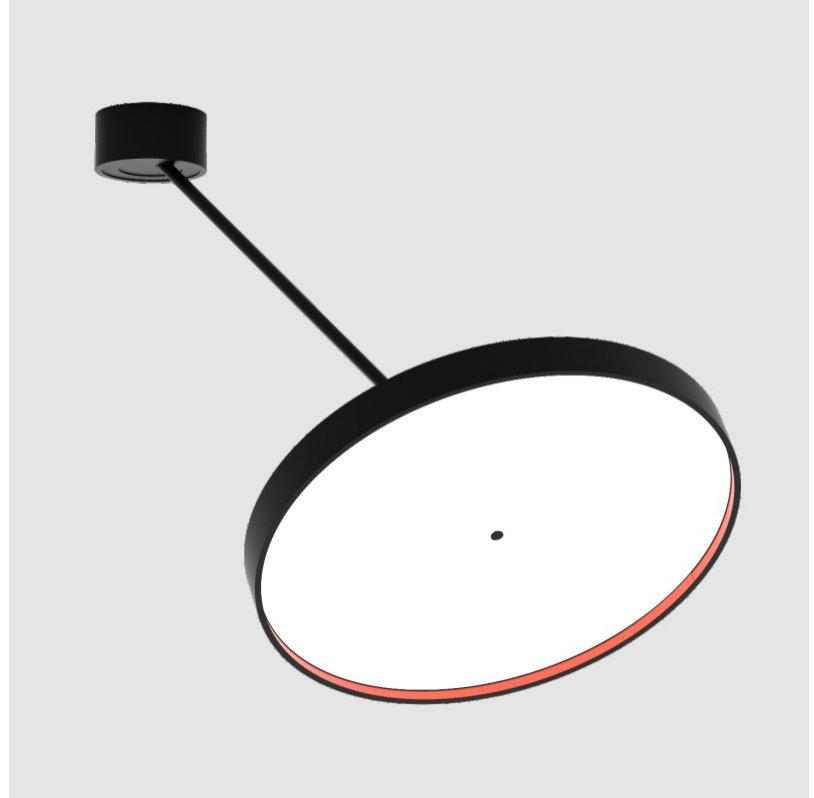

GENERAL

Series: Sign Diva Dancer
Subseries: Sign Diva Dancer Korona
Brand: Prolicht
Division: Architectural
Mounting Type: Suspension
Mounting Location: Ceiling
Subcategory: Pendant

PHYSICAL

Shape: Round
Diameter (mm): 570
Diameter (in): 22 ⁷/₁₆
Height (mm): 870
Depth (mm): 86
Height (in): 34 ¹/₄
Depth (in): 3 ³/₈
Light Distribution: Adjustable / Direct
Weight (kg): 5
Weight (lbs): 11.023
Diffuser: PMMA - Opal / Micro-Prism / Sparkling Secret / Vintage Industrial
Fixture Finish: SSR / BKV / CWI / CRY / HAB / UFT / ITA / RUA / FTG / MYG / LOD / PUS / FRO / FUP / KIA / POP / BLS / SPG / MEY / GOH / GUM / CHC / COM / ABZ / JAG / OBR / MOS / ROR
Fixture Material: Extruded Aluminum / Steel

ELECTRICAL

Lamp Type: LED (Zhaga Standard)
Input Wattage (W): 52.8
Total Output Wattage (W): 47.52
Dimming: Tri-Mode (Non-Dimming and Phase Dimming (120Vac only) and 0-10V Dimming)
Driver Included: Yes
Driver Location: Integrated
Driver Type: Constant Current - Universal
Driver Class: Class 2
Input Voltage (V): 120 - 277
Constant Current (MA): 350

LED

Color Temperature (*K): 2700 / 3000 / 3500 / 4000
Max. Delivered Lumen (lm): 5060 / 6320 / 6448 / 6580
CRI: >90 CRI
Lamp Life (hrs): 50000

OPTICAL

Adjustability: Rotational Canopy 170°; Tilting Canopy ±50°; Tilting Head ±90°

RATINGS AND CERTIFICATIONS

Certified By: Certified for North American Standards
IP rating: IP20