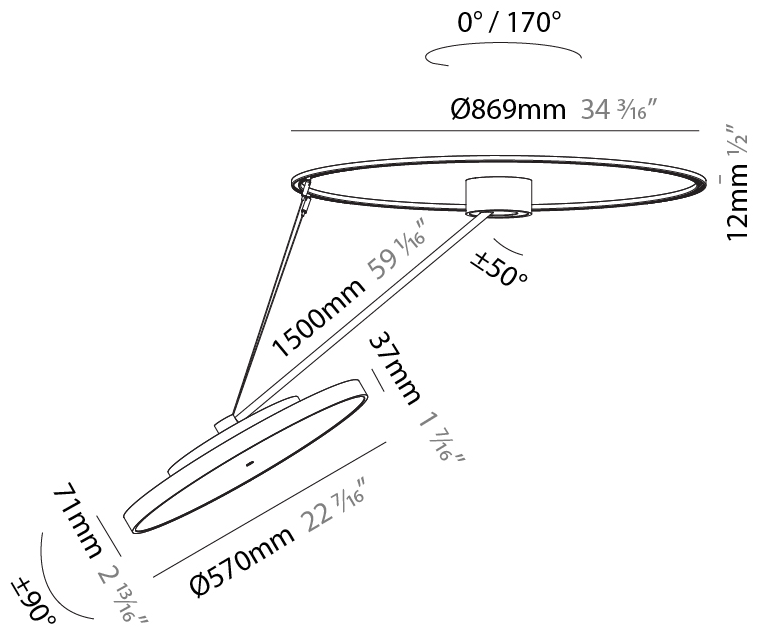

GENERAL

Series: Sign Diva Dancer
Subseries: Sign Diva Dancer
Brand: Prolicht
Division: Architectural
Mounting Type: Suspension
Mounting Location: Ceiling
Subcategory: Pendant

PHYSICAL

Shape: Round
Diameter (mm): 570
Diameter (in): 22 7/16
Height (mm): 1620
Height (in): 63 3/4
Light Distribution: Adjustable / Direct
Weight (kg): 6.0
Weight (lbs): 13.22
Diffuser: PMMA - Opal / Micro-Prism / Sparkling Secret / Vintage Industrial
Fixture Finish: SSR / BKV / CWI / CRY / HAB / UFT / ITA / RUA / FTG / MYG / LOD / PUS / FRO / FUP / KIA / POP / BLS / SPG / MEY / GOH / GUM / CHC / COM / ABZ / JAG / OBR / MOS / ROR
Fixture Material: Extruded Aluminum / Steel

ELECTRICAL

Lamp Type: LED (Zhaga Standard)
Input Wattage (W): 58.3
Total Output Wattage (W): 46.9
Dimming: Tri-Mode (Non-Dimming and Phase Dimming (120Vac only) and 0-10V Dimming)
Driver Included: Yes
Driver Location: Integrated
Driver Type: Constant Current - Universal
Driver Class: Class 2
Input Voltage (V): 120 - 277
Constant Current (MA): 350

LED

Color Temperature (°K): 3000 / 3500 / 4000
Max. Delivered Lumen (lm): 6120 / 6233 / 6360
CRI: >90 CRI
Lamp Life (hrs): 50000

OPTICAL

Adjustability: Rotational Canopy 170°; Tilting Canopy ±50°; Tilting Head ±90°

RATINGS AND CERTIFICATIONS

Certified By: Certified for North American Standards
IP rating: IP20