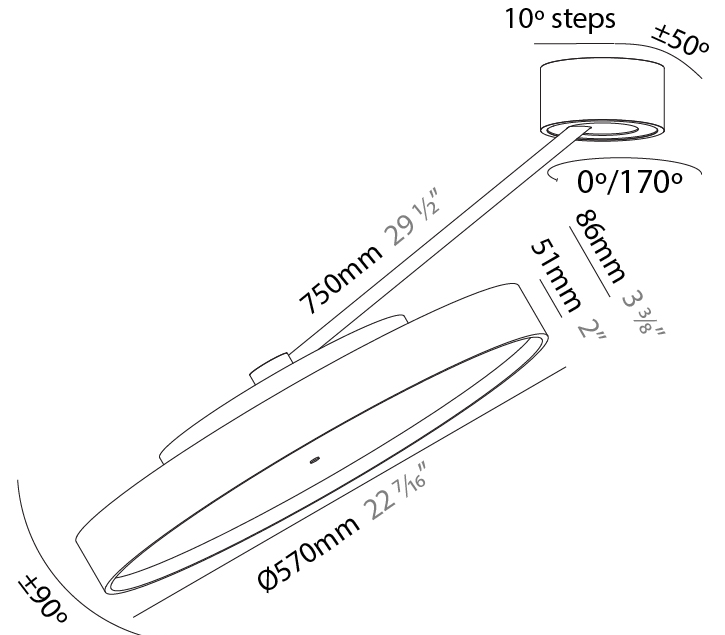

GENERAL

Series: Sign Diva Dancer
Subseries: Sign Diva Dancer Korona
Brand: Prolicht
Division: Architectural
Mounting Type: Suspension
Mounting Location: Ceiling
Subcategory: Pendant

PHYSICAL

Shape: Round
Diameter (mm): 570
Diameter (in): 22 ⁷/₁₆
Height (mm): 870
Depth (mm): 86
Height (in): 34 ¹/₄
Depth (in): 3 ³/₈
Light Distribution: Adjustable / Direct
Weight (kg): 5
Weight (lbs): 11.023
Diffuser: PMMA - Opal / Micro-Prism / Sparkling Secret / Vintage Industrial
Fixture Finish: SSR / BKV / CWI / CRY / HAB / UFT / ITA / RUA / FTG / MYG / LOD / PUS / FRO / FUP / KIA / POP / BLS / SPG / MEY / GOH / GUM / CHC / COM / ABZ / JAG / OBR / MOS / ROR
Fixture Material: Extruded Aluminum / Steel

ELECTRICAL

Lamp Type: LED (Zhaga Standard)
Input Wattage (W): 52.8
Total Output Wattage (W): 47.52
Dimming: Tri-Mode (Non-Dimming and Phase Dimming (120Vac only) and 0-10V Dimming)
Driver Included: Yes
Driver Location: Integrated
Driver Type: Constant Current - Universal
Driver Class: Class 2
Input Voltage (V): 120 - 277
Constant Current (MA): 350

LED

Color Temperature (*K): 2700 / 3000 / 3500 / 4000
Max. Delivered Lumen (lm): 5060 / 6320 / 6448 / 6580
CRI: >90 CRI
Lamp Life (hrs): 50000

OPTICAL

Adjustability: Rotational Canopy 170°; Tilting Canopy ±50°; Tilting Head ±90°

RATINGS AND CERTIFICATIONS

Certified By: Certified for North American Standards
IP rating: IP20