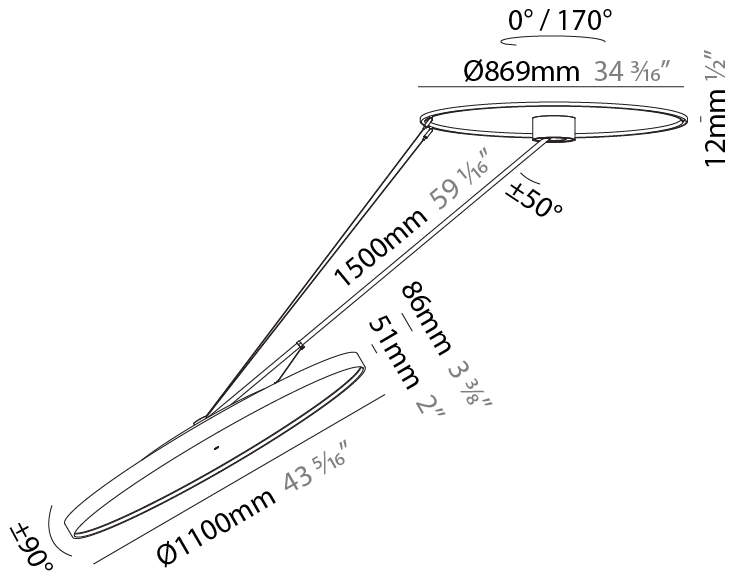

GENERAL

Series: Sign Diva Dancer
Subseries: Sign Diva Dancer Korona
Brand: Prolicht
Division: Architectural
Mounting Type: Suspension
Mounting Location: Ceiling
Subcategory: Pendant

PHYSICAL

Shape: Round
Diameter (mm): 1100
Diameter (in): 43 5/16
Height (mm): 1620
Height (in): 63 3/4
Light Distribution: Adjustable / Direct
Weight (kg): 15.5
Weight (lbs): 34.1
Diffuser: PMMA - Opal / Micro-Prism / Sparkling Secret / Vintage Industrial
Fixture Finish: SSR / BKV / CWI / CRY / HAB / UFT / ITA / RUA / FTG / MYG / LOD / PUS / FRO / FUP / KIA / POP / BLS / SPG / MEY / GOH / GUM / CHC / COM / ABZ / JAG / OBR / MOS / ROR
Fixture Material: Extruded Aluminum / Steel

ELECTRICAL

Lamp Type: LED (Zhaga Standard)
Input Wattage (W): 169.4
Total Output Wattage (W): 135
Dimming: Tri-Mode (Non-Dimming and Phase Dimming (120Vac only) and 0-10V Dimming)
Driver Included: Yes
Driver Location: Integrated
Driver Type: Constant Current - Universal
Driver Class: Class 2
Input Voltage (V): 120 - 277
Constant Current (MA): 600

LED

Color Temperature (°K): 2700 / 3000 / 4000
Max. Delivered Lumen (lm): 19520 / 19933 / 20340
CRI: >90 CRI
Lamp Life (hrs): 50000

OPTICAL

Adjustability: Rotational Canopy 170°; Tilting Canopy ±50°; Tilting Head ±90°

RATINGS AND CERTIFICATIONS

Certified By: Certified for North American Standards
IP rating: IP20