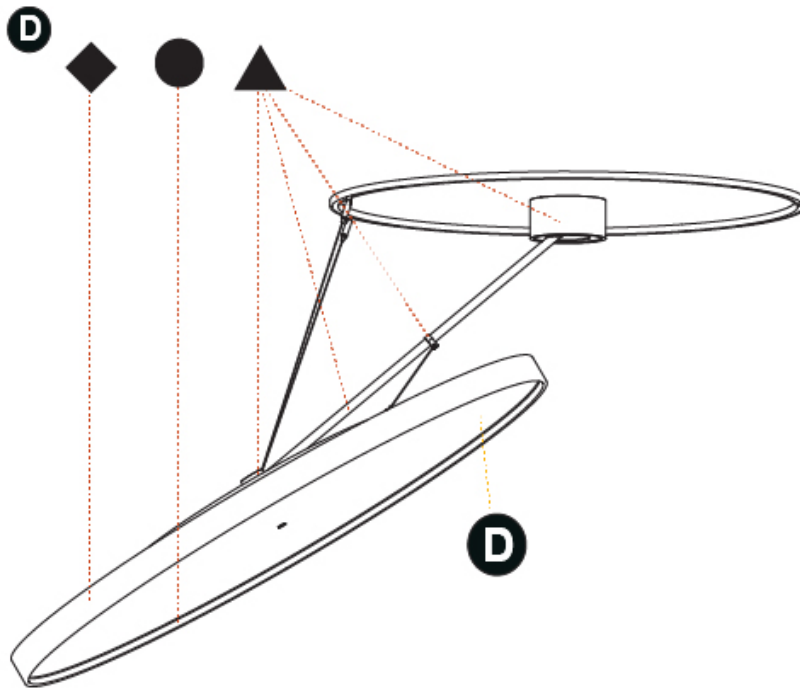

SIGN DIVA DANCER KORONA SUSPENSION

A30883-

PROJECT
TYPE
SPECIFIER
QUANTITY
DATE